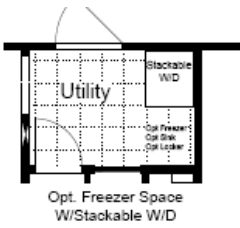

Packaged Home

The Sheridan

Optional bath with a stand alone tub

- 72" Shower
- Dishwasher
- 40 Gallon water heater
- Beams in ceiling
- Pipe support shelf

- Drywall 3 rooms
- 60" tub in guest bath
- Huge pantry
- 8 1/2' flat ceilings

30' Wide

Model SA30483S

1,440 Sq. Ft.

3 Bedroom, 2 Bath

Ft. Worth, TX. 2/23

8 1/2' Flat Ceilings

Master Bath with 72" shower

Double lavs. in Master Bath

Walk-in Closets & Walk in Pantry

60" tub in guest bath

Kitchen island

Copyright © Palm Harbor Homes. Because we have a continuous product updating and improvement process, prices, plans, dimensions, features, materials, specifications and availability are subject to change without notice or obligation. Please refer to working drawings for actual dimensions. Renderings and floor plans are artist's depictions only and may vary from the completed home. Square footage calculations and room dimensions are approximate subject to industry standards.