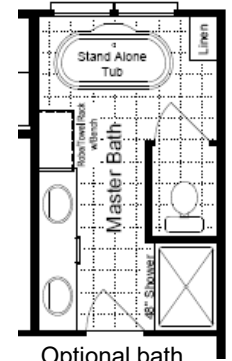

Packaged Home

The Sheridan

Optional bath with a stand alone tub

- 72" Shower
- Dishwasher
- 40 Gallon water heater
- Beams in ceiling
- Pipe support shelf

- Drywall 3 rooms
- 60" tub in guest bath
- Huge pantry
- 8 1/2' flat ceilings

30' Wide

Model SA30483S

1,440 Sq. Ft.

3 Bedroom, 2 Bath

Ft. Worth, TX. 2/23

8 1/2' Flat Ceilings

Master Bath with 72" shower

Double lavs. in Master Bath

Walk-in Closets & Walk in Pantry

60" tub in guest bath

Kitchen island

Copyright © Palm Harbor Homes. Because we have a continuous product updating and improvement process, prices, plans, dimensions, features, materials, specifications and availability are subject to change without notice or obligation. Please refer to working drawings for actual dimensions. Renderings and floor plans are artist's depictions only and may vary from the completed home. Square footage calculations and room dimensions are approximate subject to industry standards.