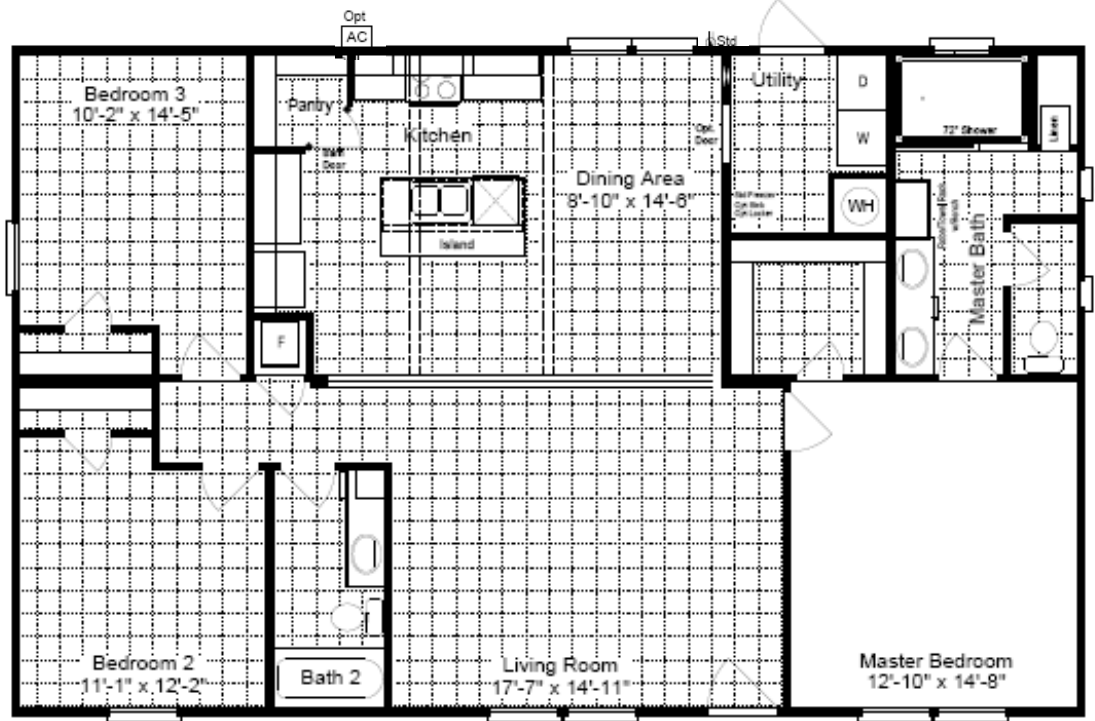

Packaged Home

The Sheridan

Optional bath with a stand alone tub

- 72" Shower
- Dishwasher
- 40 Gallon water heater
- Beams in ceiling
- Pipe support shelf

- Drywall 3 rooms
- 60" tub in guest bath
- Huge pantry
- 8 1/2' flat ceilings

30' Wide

Model SA30483S

1,440 Sq. Ft.

3 Bedroom, 2 Bath

Ft. Worth, TX. 2/23

8 1/2' Flat Ceilings

Master Bath with 72" shower

Double lavs. in Master Bath

Walk-in Closets & Walk in Pantry

60" tub in guest bath

Kitchen island

Copyright © Palm Harbor Homes. Because we have a continuous product updating and improvement process, prices, plans, dimensions, features, materials, specifications and availability are subject to change without notice or obligation. Please refer to working drawings for actual dimensions. Renderings and floor plans are artist's depictions only and may vary from the completed home. Square footage calculations and room dimensions are approximate subject to industry standards.