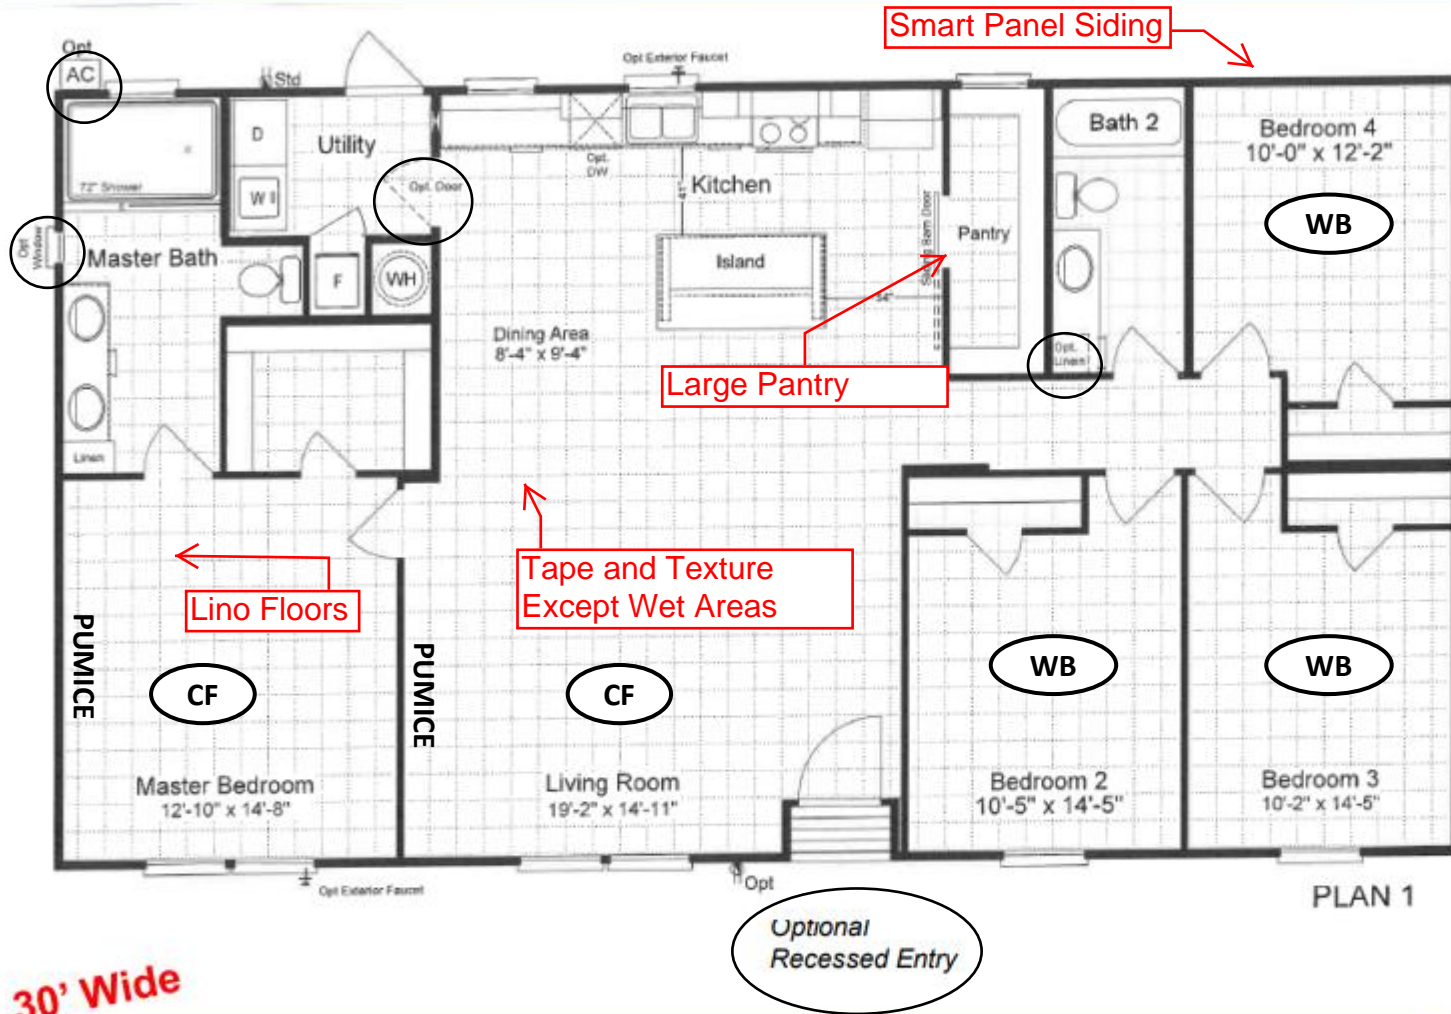

The Homeland 54

J HITE
SALES – GARY
CUST – STOCK

Smart Panel Siding

Large Pantry

Lino Floors

Tape and Texture
 Except Wet Areas

2x6 Sidewall w/R19
 Insulation
 R-30 Roof
 Insulation with
 Radiant Barrier
 R-22 Floor
 Insulation
 Ceiling Heat Ducts

30' Wide

Model SA30544H
1,620 Sq. Ft.
4 Bedroom, 2 Bath
 Ft. Worth, TX. 7/24

8 1/2' Flat Ceilings
Master bath with 72" shower
Separate Utility Room

Island in Kitchen
Family Room Available opt.
Larger Pantry

Copyright © Palm Harbor Homes. Because we have a continuous product updating and improvement process, prices, plans, dimensions, features, materials, specifications and availability are subject to change without notice or obligation. Please refer to working drawings for actual dimensions. Renderings and floor plans are artist's depictions only and may vary from the completed home. Square footage calculations and room dimensions are approximate subject to industry standards.