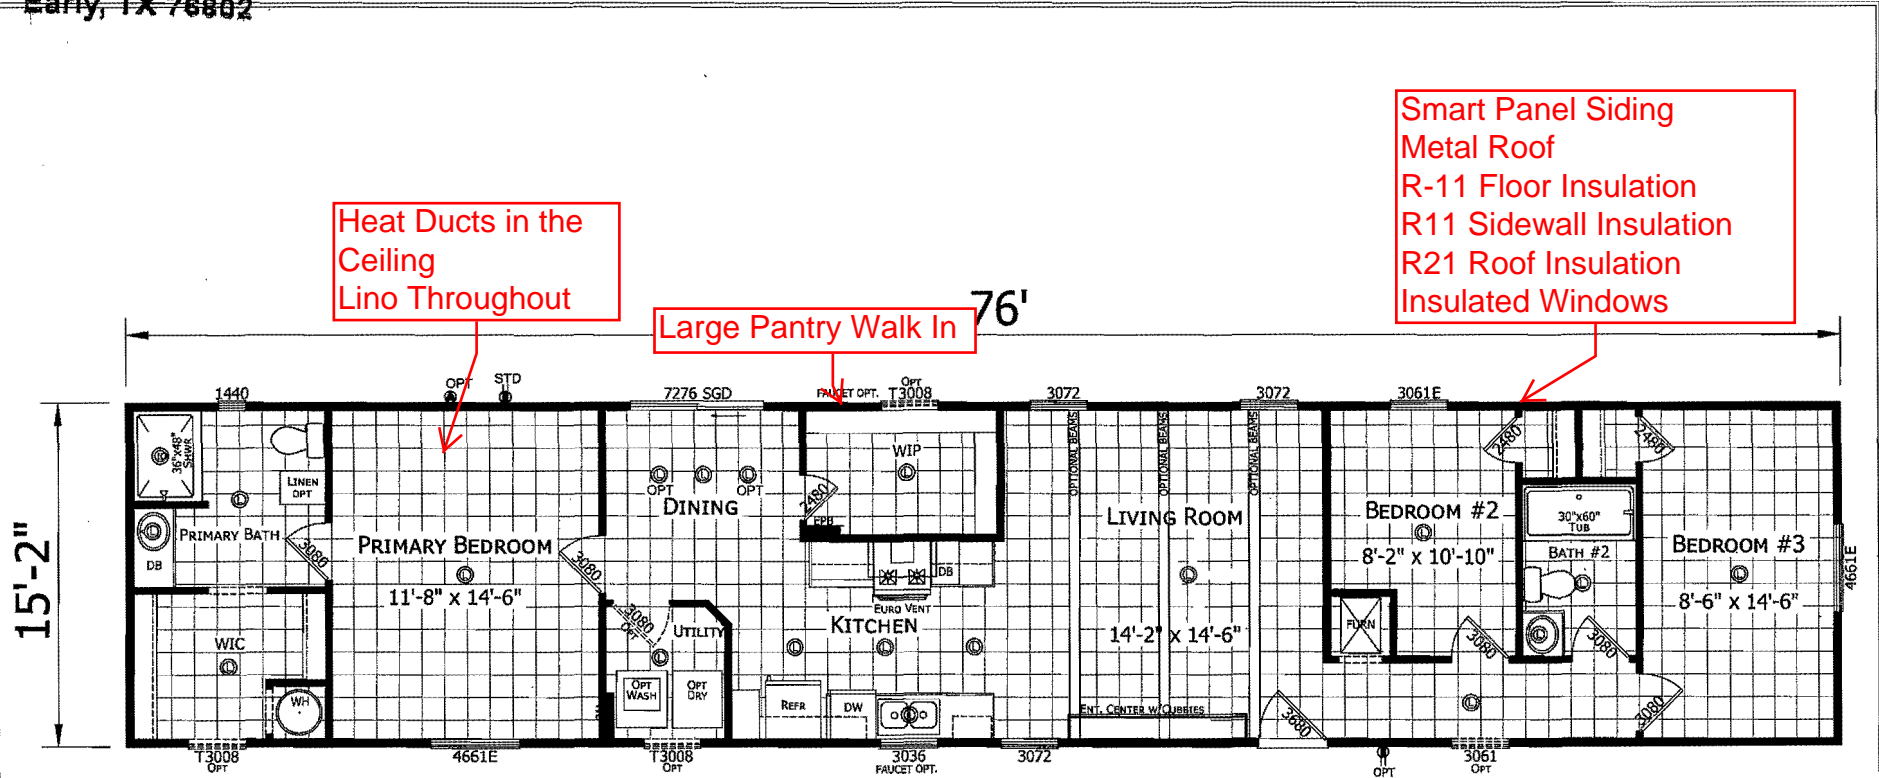

J. Hite Homes
 932 Early Blvd.
 Early, TX 76802

Heat Ducts in the Ceiling
 Lino Throughout

Large Pantry Walk In

Smart Panel Siding
 Metal Roof
 R-11 Floor Insulation
 R11 Sidewall Insulation
 R21 Roof Insulation
 Insulated Windows

CS1676S-1676H32A6M
 3 BEDROOM 2 BATH
 76'-0" x 15'-2"
 1153 SQ. FT. TOTAL

CHAMPION MANUFACTURED BEAUTIFULLY™ <small>501 S. BURLISON BLVD., BURLISON, TX 76028 PHONE: 817-295-2267</small>	MODIFICATIONS	PROJECT: CS1676S-1676H32A6M 76'-0" x 15'-2" 3 BD 2 BT	TITLE: LITERATURE PLAN FILENAME: CS1676S-1676H32A6M-CARRIER	SHEET: L-101
		<small>DRAWN BY: MARLIN DATE: 06-05-24 SCALE: N.T.S.</small>	<small>PROPRIETARY AND CONFIDENTIAL THESE DRAWINGS AND SPECIFICATIONS ARE ORIGINAL PROPRIETARY AND CONFIDENTIAL MATERIALS OF CHAMPION. COPYRIGHT © 1976-2024 BY CHAMPION</small>	